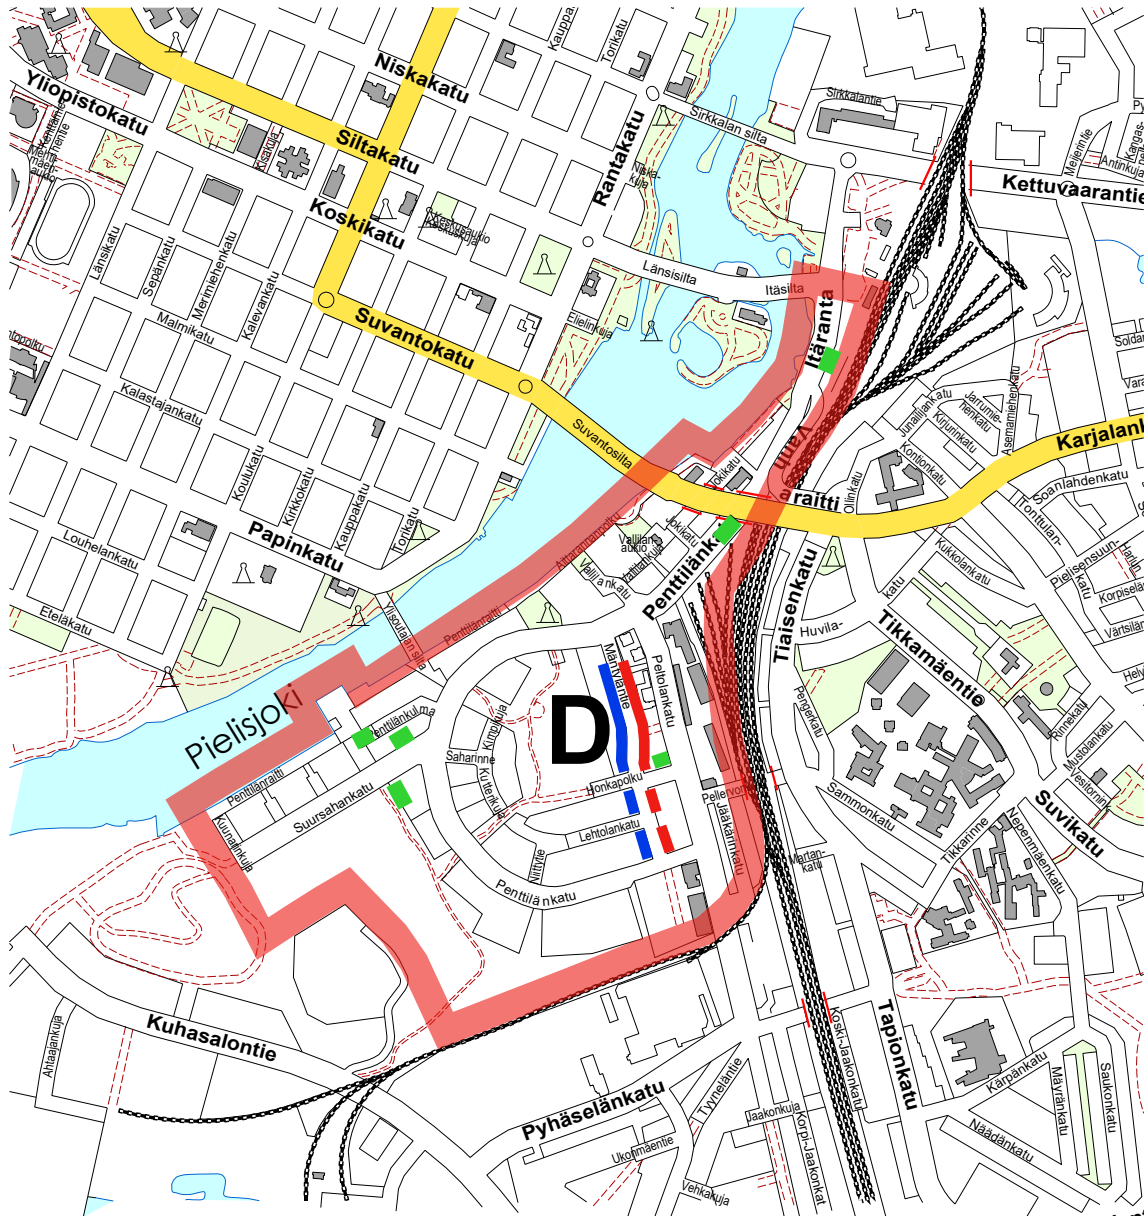

Parking permit area D

Parking permits

Parking permit D

Resident parking permit D

Street sections marked with permit parking

Parking allowed on Mondays, Tuesdays and Wednesdays

 Parking permit and resident parking permit D

Parking permits:

Parking permit D
Resident parking permit D

Parking permit markings:

On narrow streets parking is allowed only on one side of the street at the time(so-called weekly parking).

Torstai klo 8 -
maanantai klo 8

Maanantai klo 8
- torstai klo 8

 **3h**
Torstaisin 8-18
Perjantaisin 8-18
P-tunnuksella D
ilman aikarajoitusta

All parking is forbidden from Monday 8:00 a.m. to Thursday 8:00 a.m.

Parking is allowed on Thursdays and Fridays from 8:00 a.m. to 6:00 p.m. for maximum of 3 hours using parking disc and without time limit in the evenings and on weekends.
With parking permit and resident parking permit D without time limit.