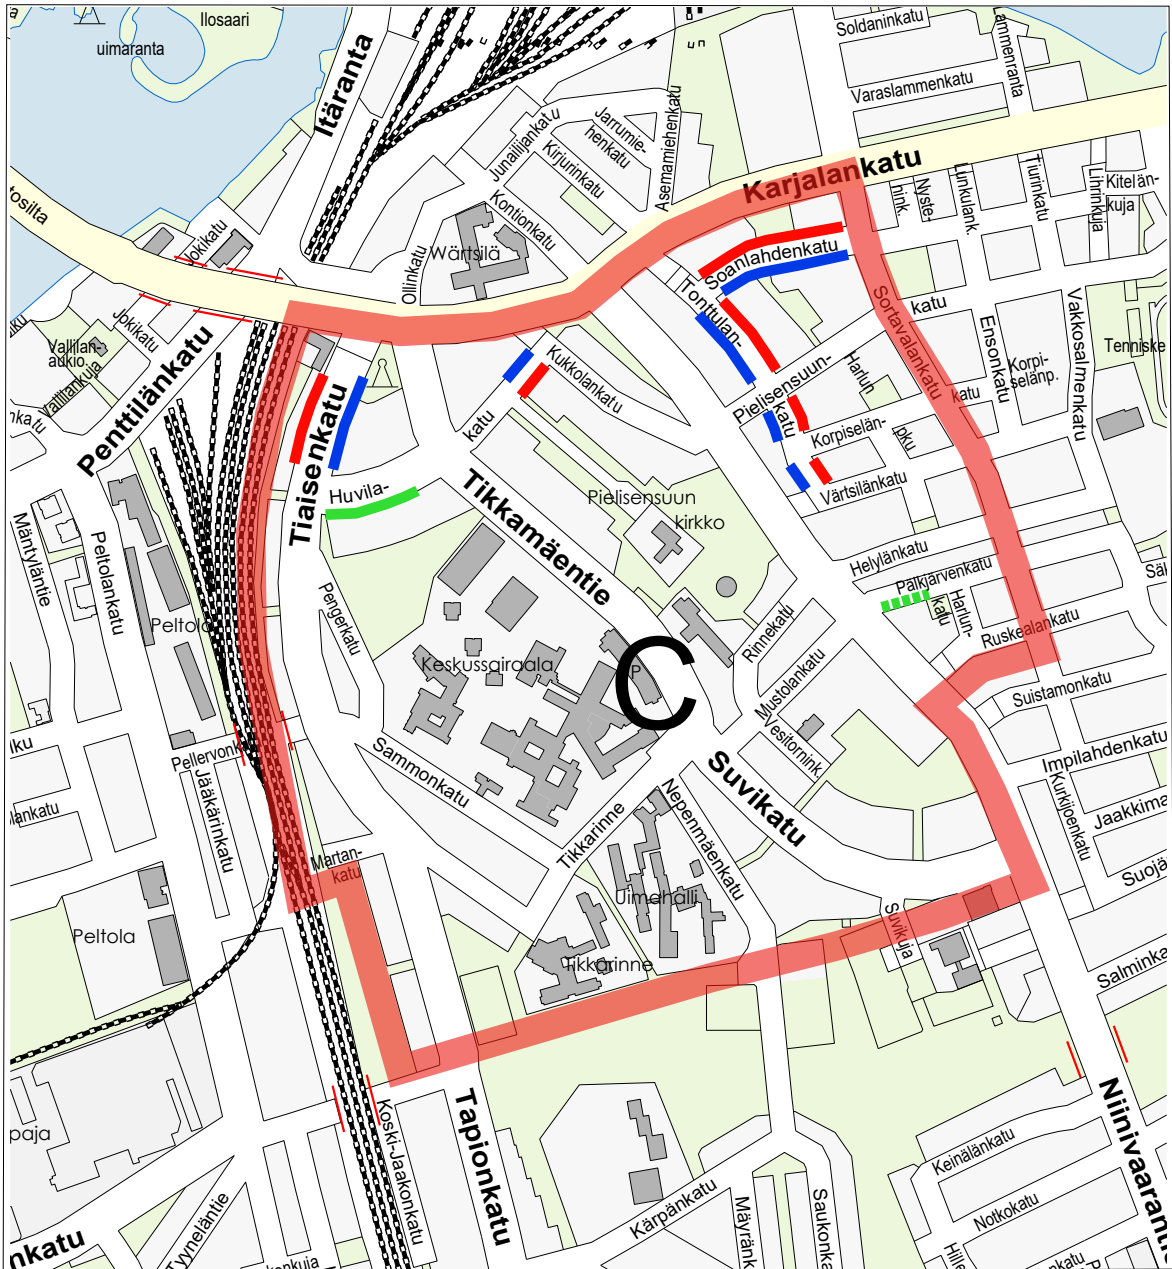

Parking permit area C

Parking permits

Parking permit C

Resident parking permit C

Street sections marked with permit parking

Parking allowed on **mondays, tuesdays and wednesdays**

- Parking permit and resident parking permit C
- Resident parking permit C

- Parking permit and resident parking permit C
- Resident parking permit C

Parking permits:

Parking permit C

Resident parking permit C

Parking permit markings:

On narrow streets parking is allowed only on one side of the street at the time(so-called weekly parking).