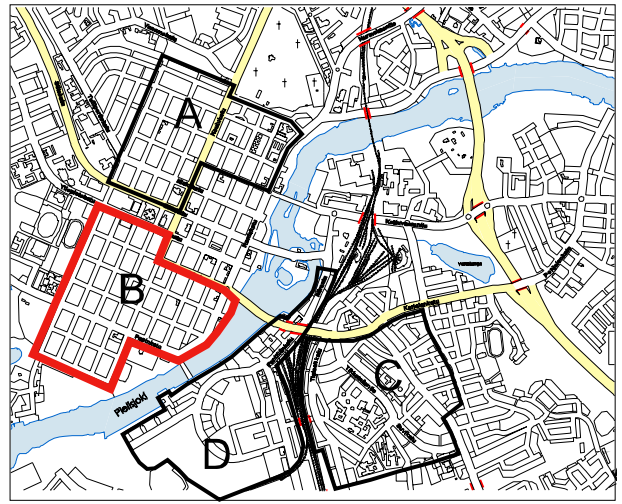

Parking permit area B

Parking permits

Parking permit B

Resident parking permit B

Street sections marked with permit parking

Parking allowed on Mondays, Tuesdays and Wednesdays

- Parking permit and resident parking permit B
- Resident parking permit B

- Parking permit and resident parking permit B
- Resident parking permit B

Parking permits:

Parking permit B

Resident parking permit B

Parking permit markings:

On narrow streets parking is allowed only on one side of the street at the time(so-called weekly parking).