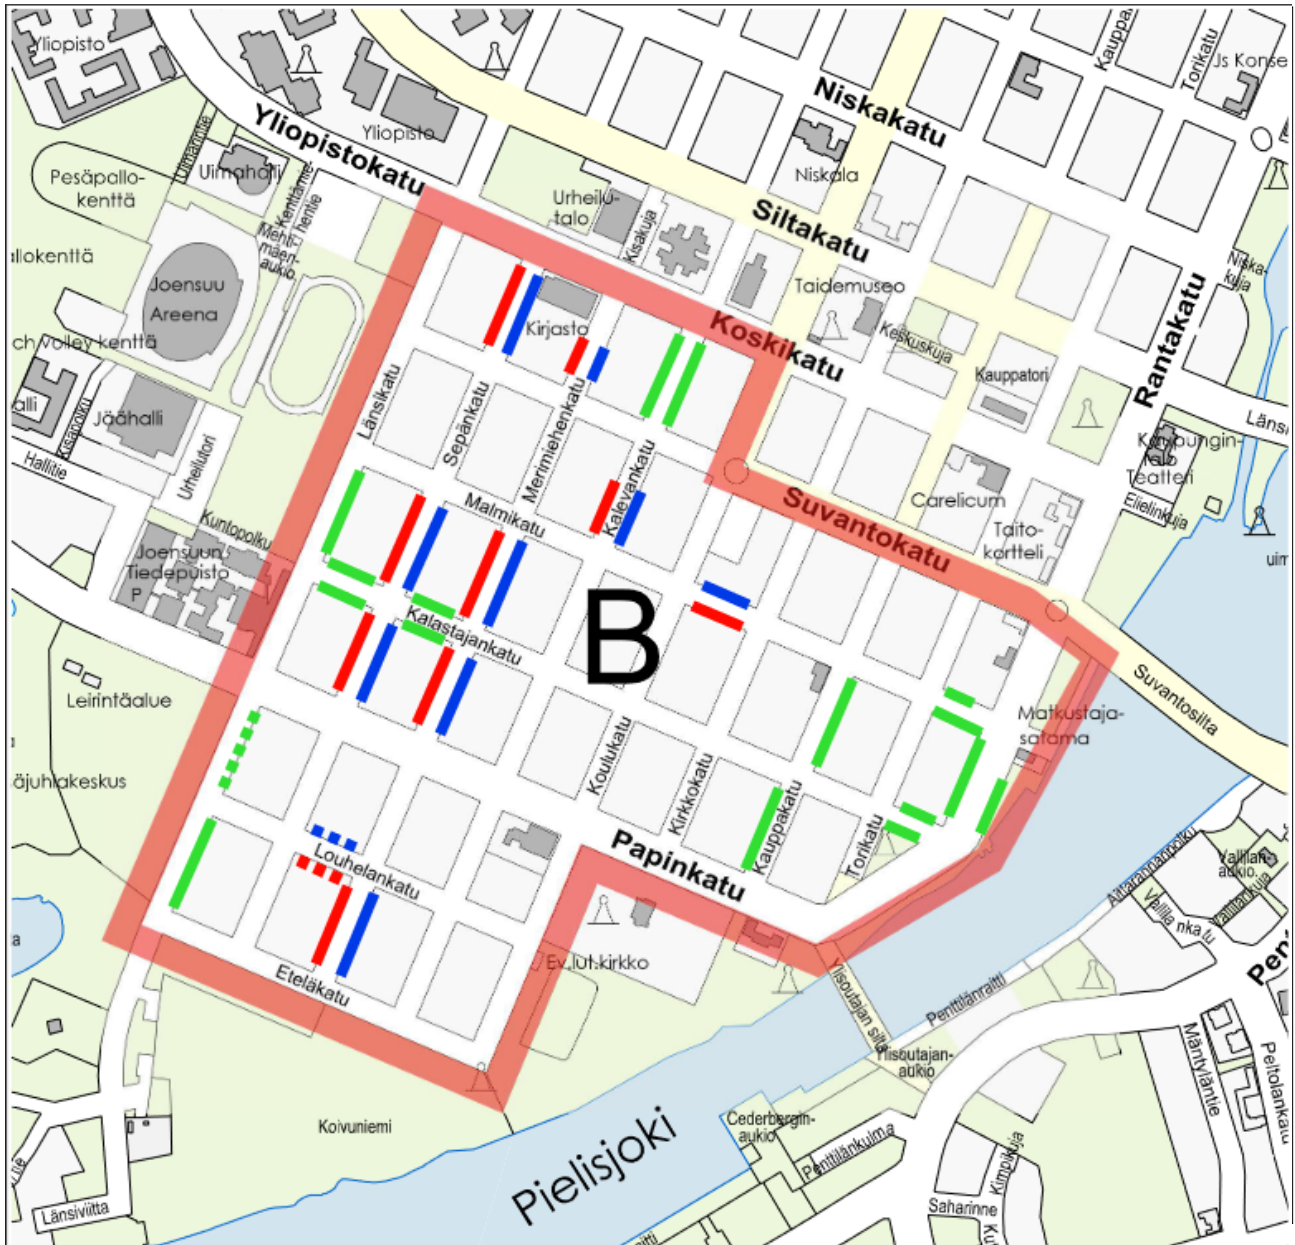

Parking permit area B

Parking permits

Parking permit B

Resident parking permit B

Street sections marked with permit parking

Parking allowed on Mondays, Tuesdays and Wednesdays

- Parking permit and resident parking permit B
- Resident parking permit B

- Parking permit and resident parking permit B
- Resident parking permit B

Parking permits:

Parking permit B

Resident parking permit B

Parking permit markings:

On narrow streets parking is allowed only on one side of the street at the time(so-called weekly parking).